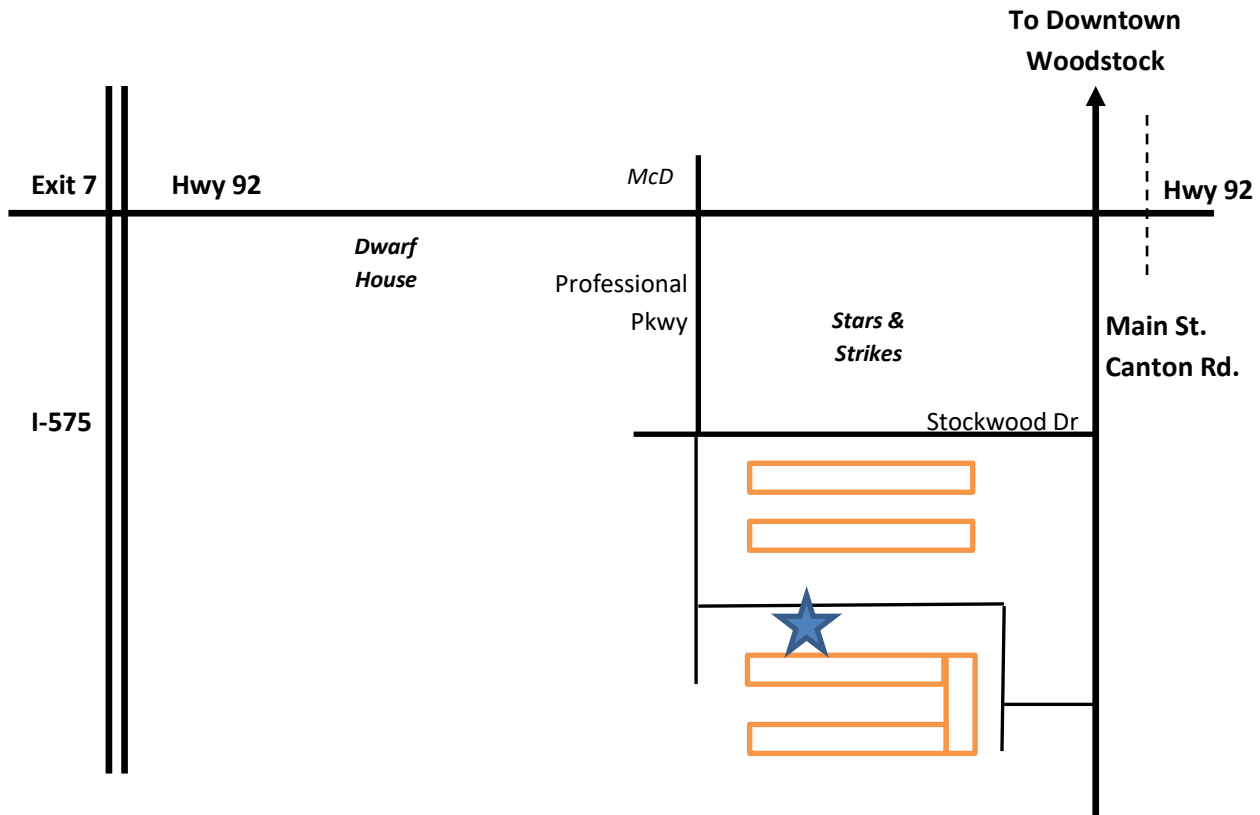

Automated Solutions Consulting (ASC) Group
9876 Main Street, Suite 145
Woodstock, GA 30188

(770) 924-9833
www.ascgrp.com

Directions:

FROM ROSWELL: Take Hwy 92 to Woodstock. Stay in left lane when crossing RR tracks; go through light at Main St and turn left at next light at Professional Pkwy (opposite McDonalds). Come down side of the Stars and Strikes shopping center to 4 way stop. Cross Stockwood Dr. Go to third building and turn left. We're in Suite 140 on right.

FROM CANTON ROAD: travel north towards Woodstock on Canton Rd (Hwy 5), past Shallowford, past Jamerson. Go 1 mile and turn left onto Stockwood Dr (just past Autozone). Go to 4 way stop and turn left. Go to 3rd building and turn left. We're in Suite 140 on right.

FROM I -575: Take Exit 7 (Hwy 92) towards downtown Woodstock, past Chick Fil A Dwarf House. Turn right at the 2nd traffic light onto Professional Pkwy (opposite McDonalds). Come down side of the Stars and Strikes shopping center to 4 way stop. Cross Stockwood Dr. Go to third building and turn left. We're in Suite 140 on right.